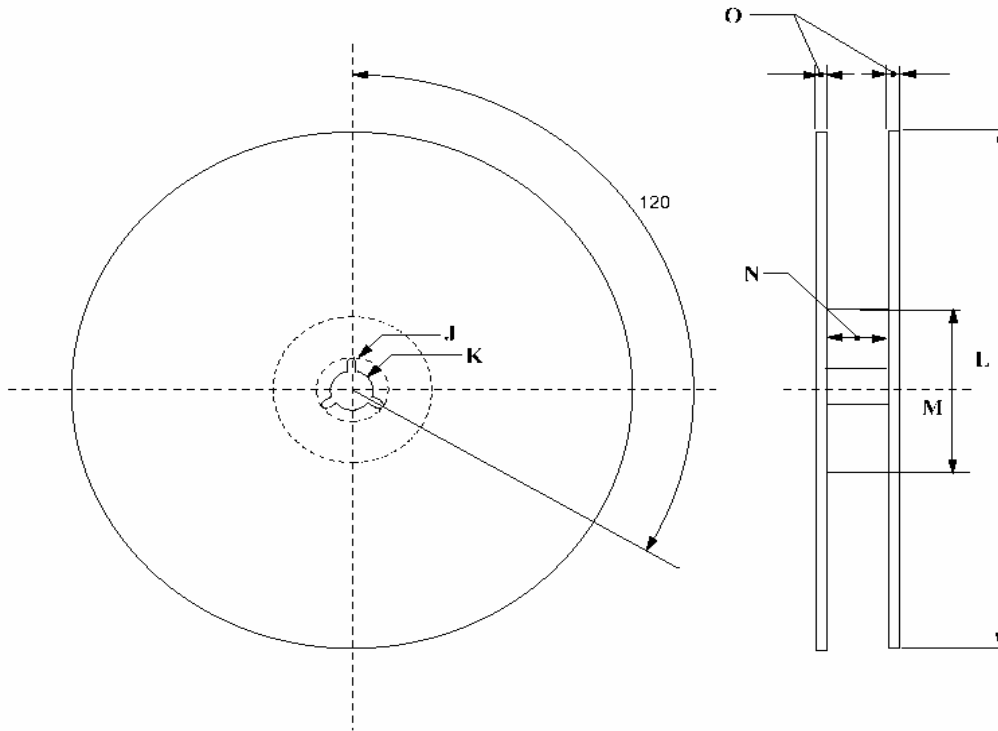

ECS INC. INTERNATIONAL

Tape and Reel Specifications for ECS-42

TAPE SPECIFICATIONS (mm)								
MODEL	A	B	C	D	E	F	G	H
ECS-42	φ 1.5	4.0	4.0	12.0	2.50	3.5	1.0	4.4

REEL SPECIFICATIONS (mm)							
MODEL	J	K	L	M	N	O	Quantity *
ECS-42	φ 21.6	φ 13.5	φ 178	φ 60	13.5	1.6	2,000 pcs./reel

* Standard reel quantity