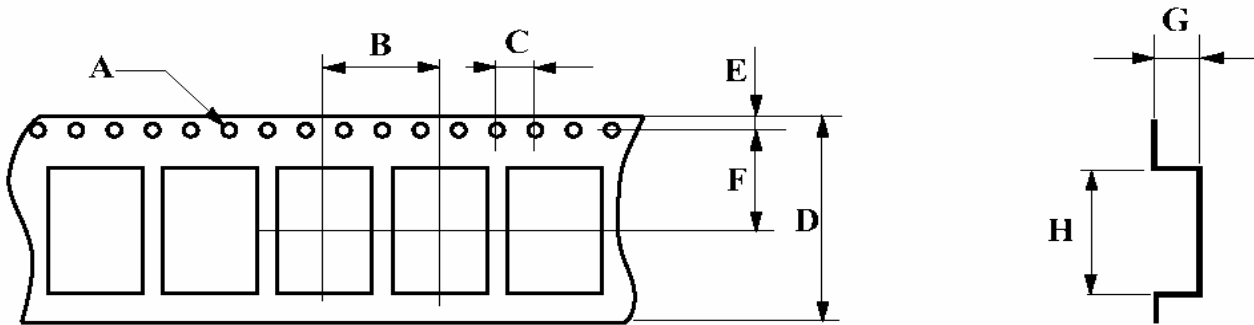

ECS INC. INTERNATIONAL

Tape and Reel Specifications for ECS-42

TAPE SPECIFICATIONS (mm)								
MODEL	A	B	C	D	E	F	G	H
ECS-42	φ 1.5	4.0	4.0	12.0	2.50	3.5	1.0	4.4

REEL SPECIFICATIONS (mm)							
MODEL	J	K	L	M	N	O	Quantity *
ECS-42	φ 21.6	φ 13.5	φ 178	φ 60	13.5	1.6	2,000 pcs./reel

* Standard reel quantity